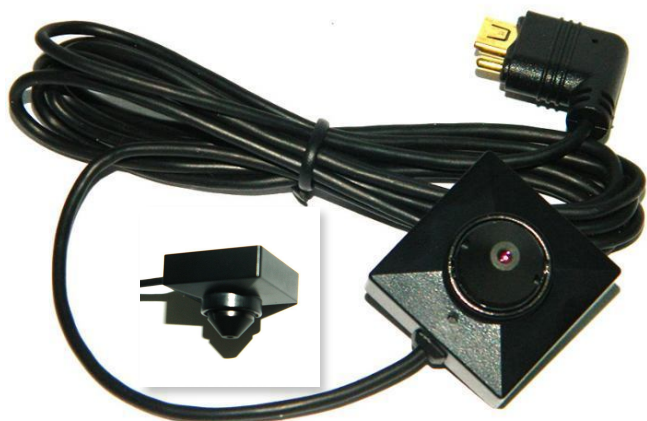

▶ BU-18HD Button

- Built in Image Sensor 1/2.9" progressive CMOS Sensor
- Sensor Resolution 2000*1121
- Digital Picture Resolution 1080p
- Sensor Sensitivity 0.03 Lux @ F 2.0
- Angle of view 78°
- Focal Length 4.3 mm